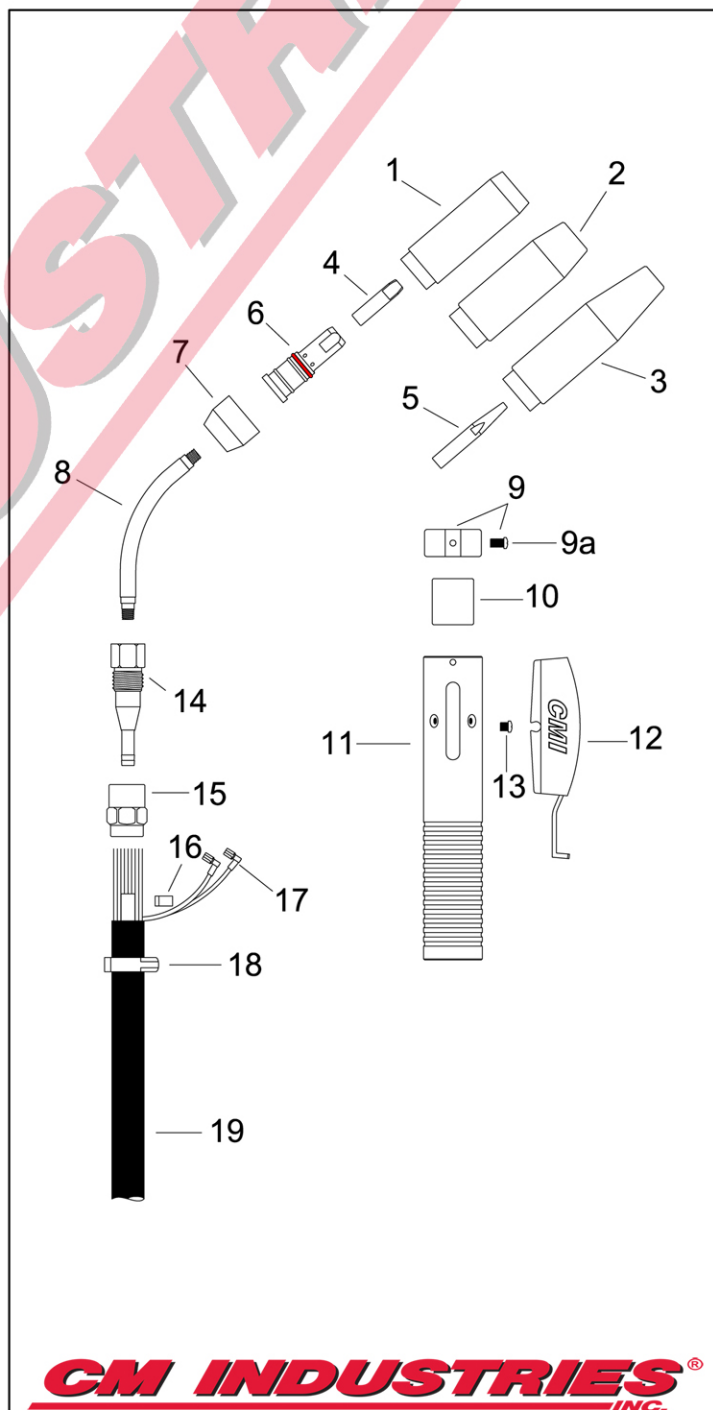

BND 300-G

AIR-COOLED MIG GUN

Replacement Suitable for Bernard®

RATING	GUN ORDERING PART NUMBER	GUN PLUG Direct Connect
300 Amp CO2 @ 100% Duty Cycle 250 Amp Mixed Gas @ 100% Duty Cycle Wire Capacity: 0.030" (0.8mm) - 0.052" (1.4mm)	B52xxA	Bernard®
	B52xxAE	Euro
	B52xxAL	Lincoln® "LN"
	B52xxAM	Miller®
	B52xxAT	Tweco® #4
xx = Standard lengths of 10, 12, 15, 20 and 25 ft. Custom lengths also available.		

#	Part Number	Description
1.	B4391 B4393	Nozzle - Brass 5/8" I.D. Nozzle - Copper 5/8" I.D.
2.	B4392 B4394	Nozzle - Brass 1/2" I.D. Nozzle - Copper 1/2" I.D.
3.	B4295	Nozzle - Brass Tapered, Long 11/32" I.D.
4.	B7497 B7488 B7489 B7496 B7490 B7498	Contact Tip, .023" 0.6mm Contact Tip, .030" 0.8mm Contact Tip, .035" 0.9mm Contact Tip, .040" 1.0mm Contact Tip, .045" 1.2mm Contact Tip, .052" 1.4mm
5.	B4285 B4281 B4299 B4282 B4283	Contact Tip, Tapered, .030" 0.8mm Contact Tip, Tapered, .035" 0.9mm Contact Tip, Tapered, .040" 1.0mm Contact Tip, Tapered, .045" 1.2mm Contact Tip, Tapered, .052" 1.4mm
6.	B7392	Head Assembly, Std.
7.	B5253	Silicone Cap, Std.
8.	B5269	Body Tube Assembly
9.	B5218	Spacer Kit
9a.	B608	Handle Screw
10.	B4617	Insulator Spacer
11.	B260	Handle Kit
12.	B422	Trigger Switch Assembly
13.	B418	Trigger Switch Screw
14.	B5213	End Fitting
15.	B4305	Cone Nut
16.	B4991	Clamp, Conduit
17.	B457	Trigger Terminal
18.	B7669	Clamp, Jacket